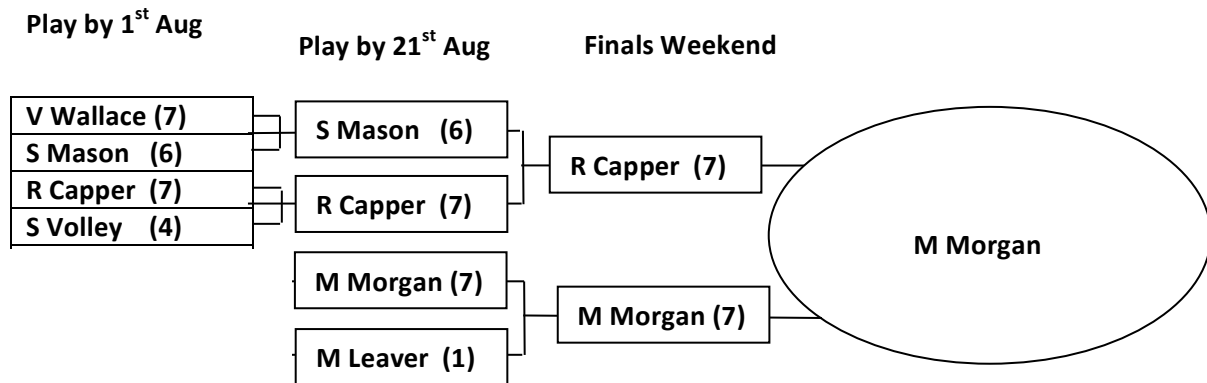

# Ladies Handicap Singles 2018

Please enter results.

Also email [svann@btinternet.com](mailto:svann@btinternet.com) if possible.

Handicap difference awarded to lowest H/C player at the start of play then play to 21 Shots.