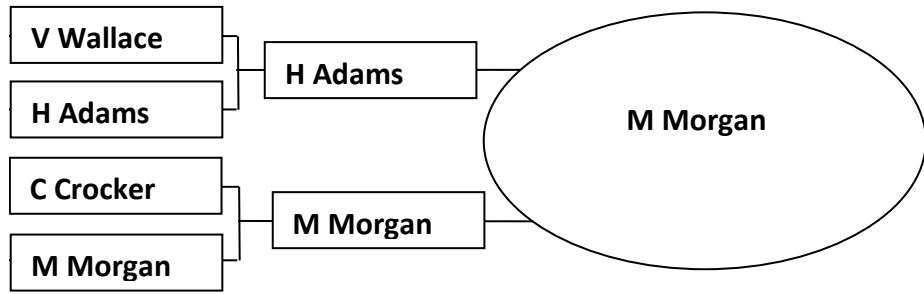

# Ladies Singles 2 Wood

Please enter results.

Also email [svann@btinternet.com](mailto:svann@btinternet.com) if possible.

Play by 21<sup>st</sup> Aug

Finals Weekend

Play to 21 Shots