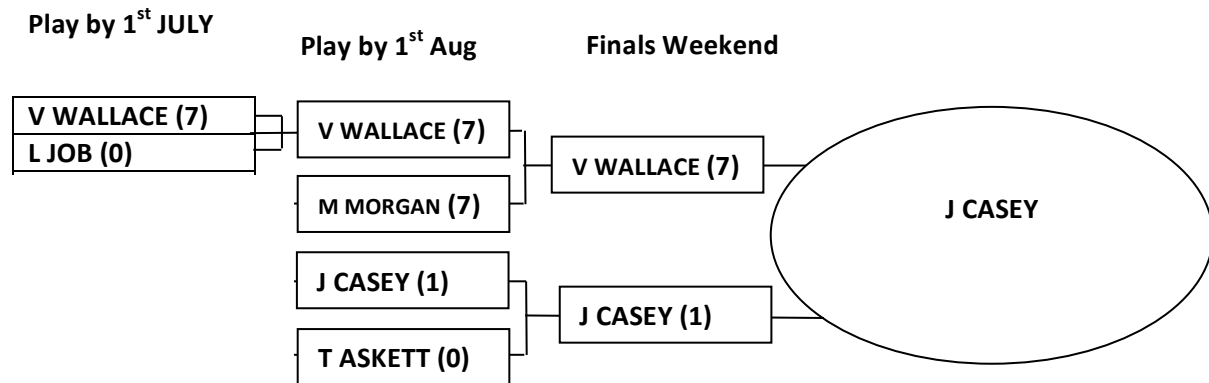

# Ladies Handicap Singles 2021

Please enter results.

Also email [svann@btinternet.com](mailto:svann@btinternet.com) if possible.

Handicap difference awarded to lowest H/C player at the start of play then play to 21 Shots.