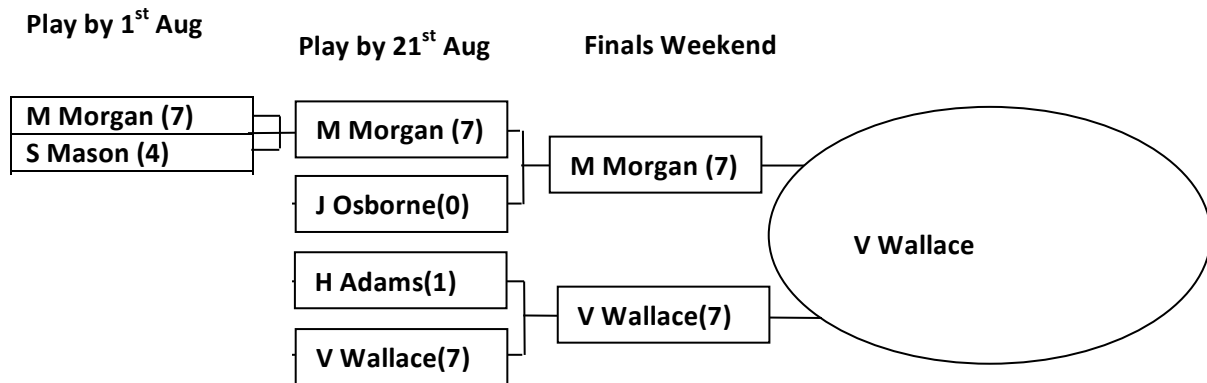

Ladies Handicap Singles 2019

Please enter results.

Also email svann@btinternet.com if possible.

Handicap difference awarded to lowest H/C player at the start of play then play to 21 Shots.