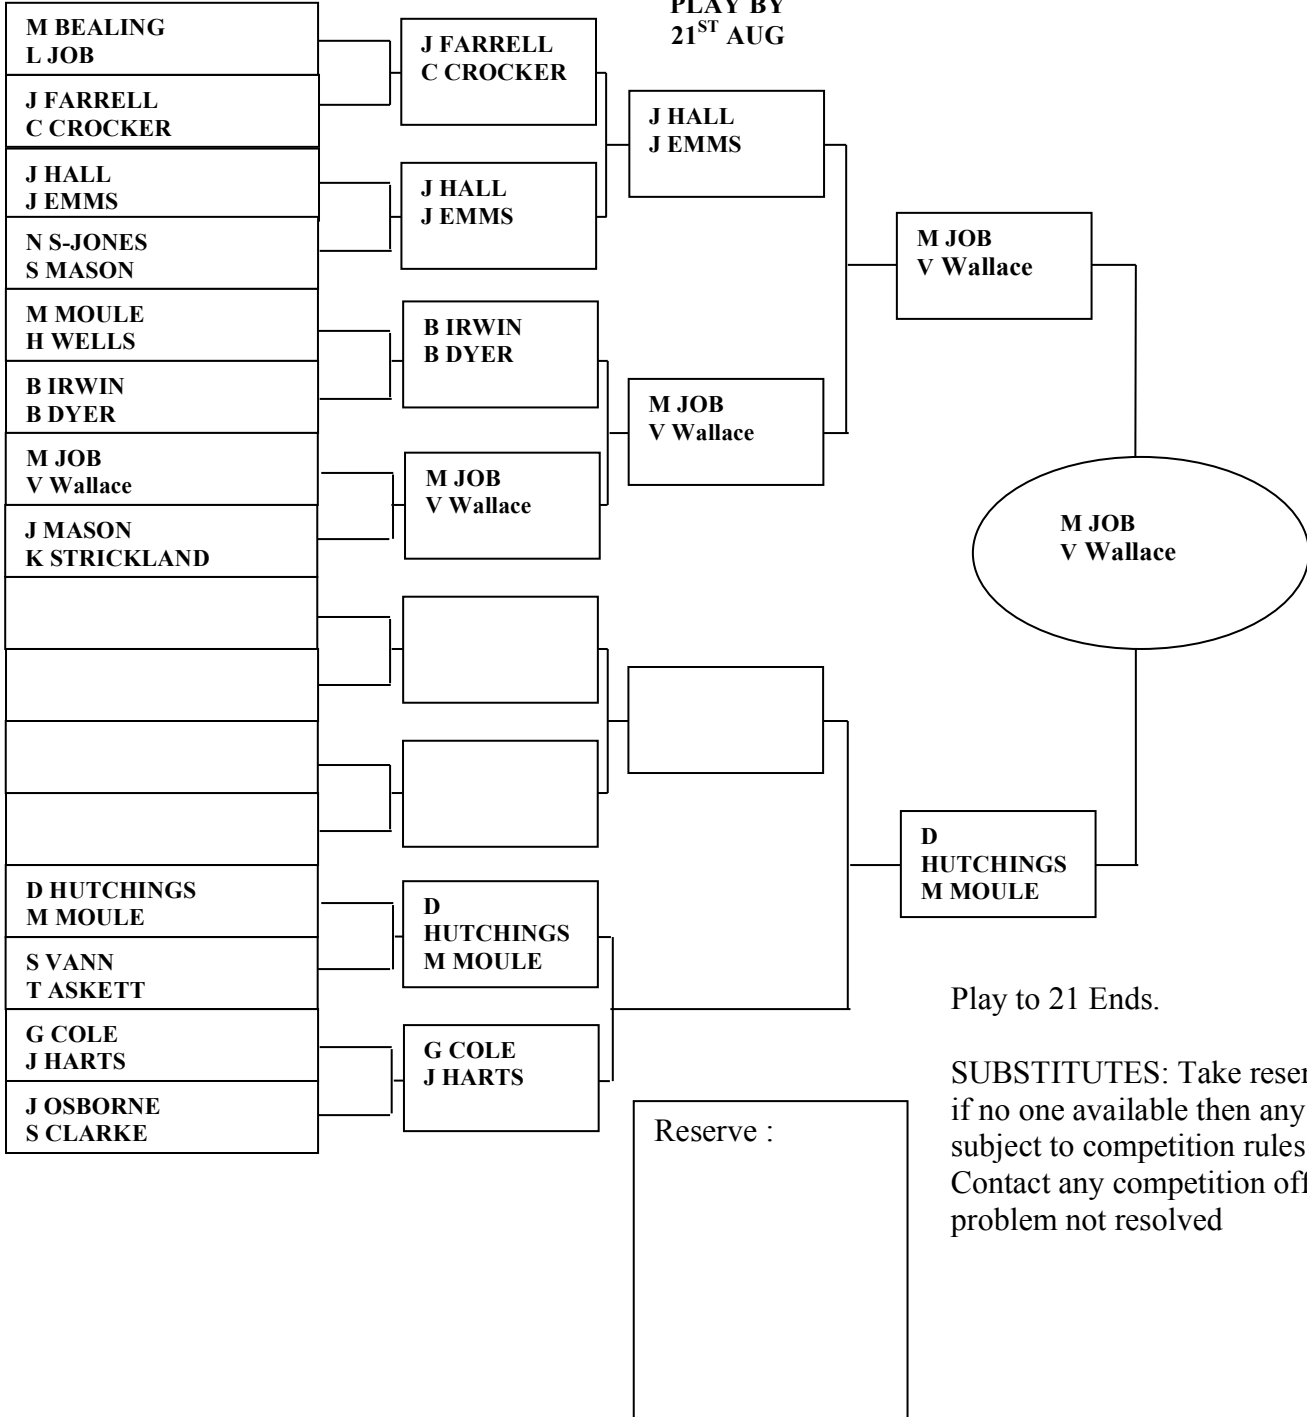

# Mixed Pairs

Please enter result.

Also email [svann@btinternet.com](mailto:svann@btinternet.com) if possible.

22nd May 2pm

Play by 1<sup>st</sup>  
Aug

PLAY BY  
21<sup>ST</sup> AUG

Play to 21 Ends.

SUBSTITUTES: Take reserves in order, if no one available then any member subject to competition rules may play. Contact any competition official if the problem not resolved