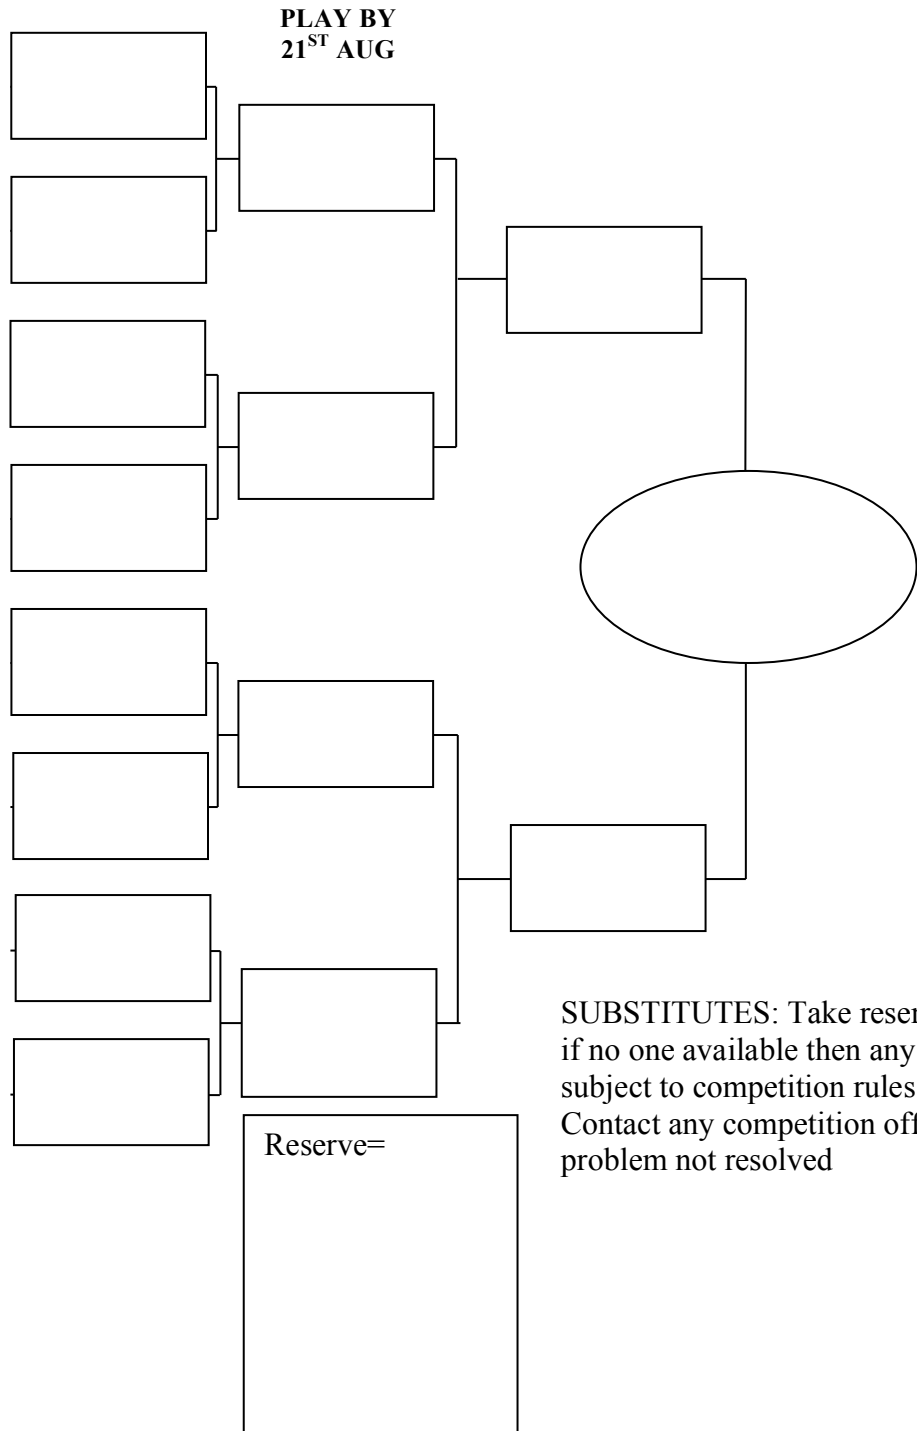

Mixed Pairs

Please enter result.

Also email svann@btinternet.com if possible.

27th May 2pm

SUBSTITUTES: Take reserves in order, if no one available then any member subject to competition rules may play. Contact any competition official if the problem not resolved