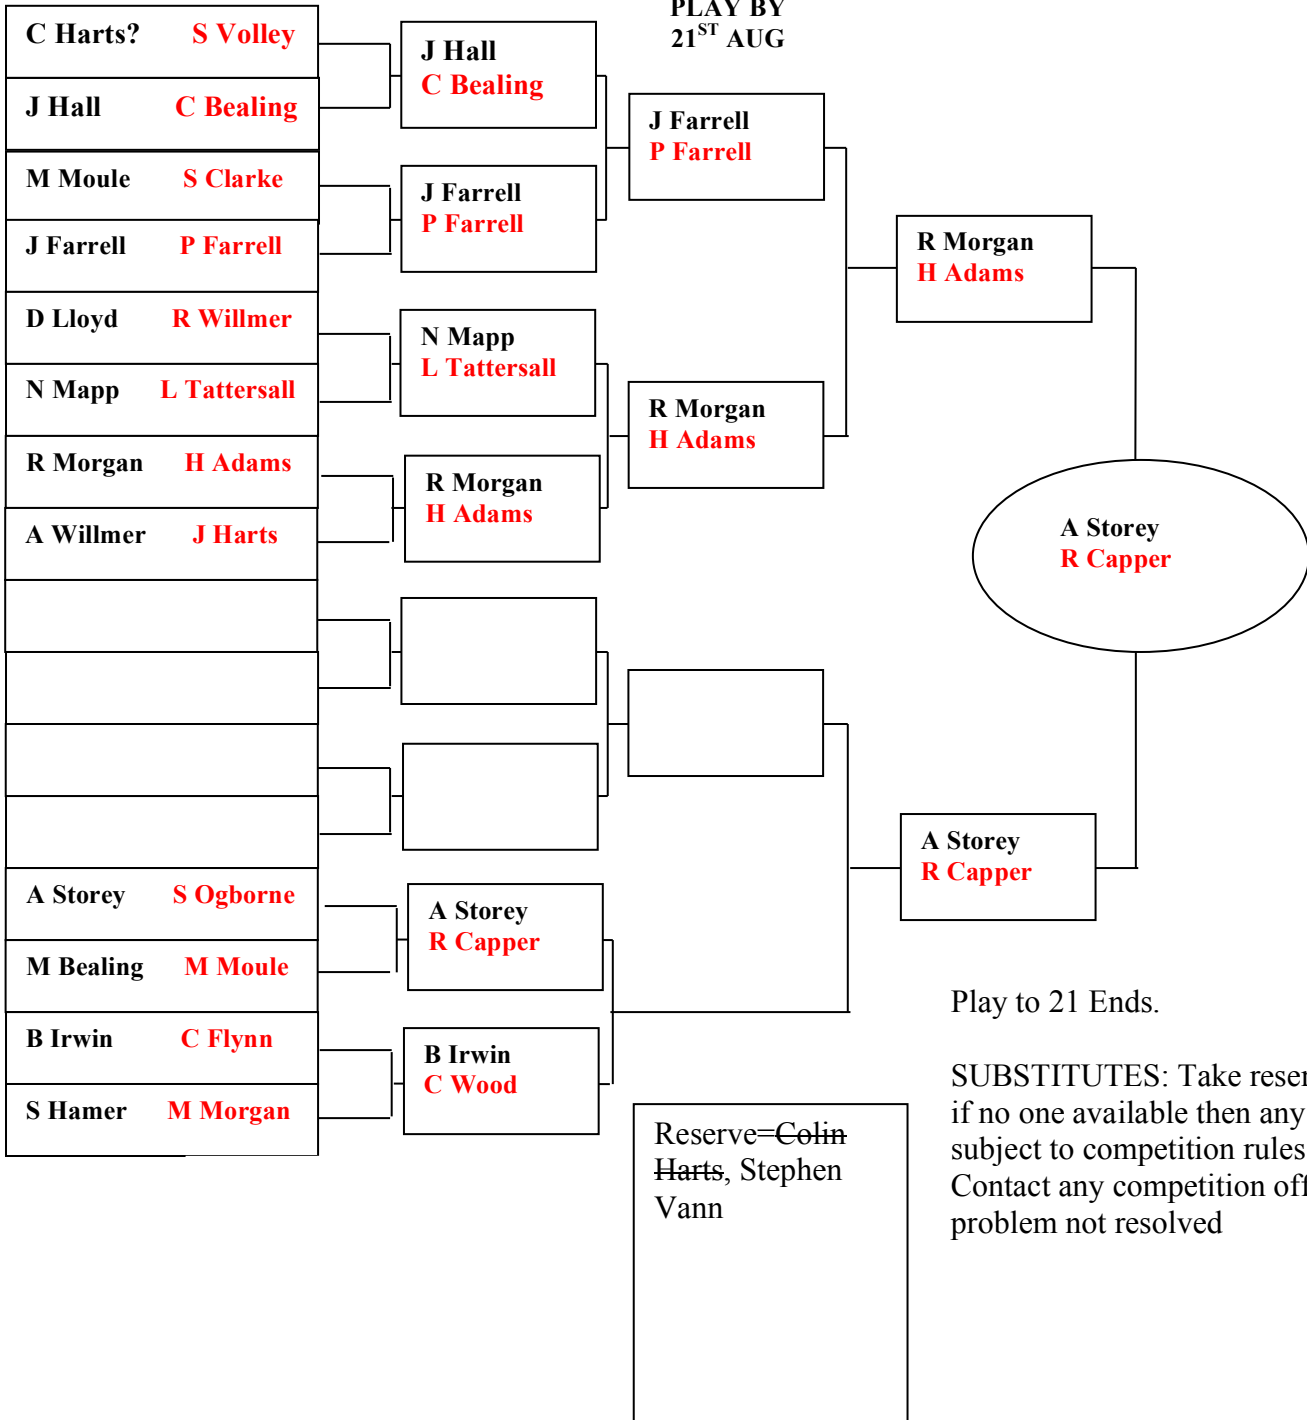

# Mixed Pairs

Please enter result.

Also email [svann@btinternet.com](mailto:svann@btinternet.com) if possible.

27<sup>th</sup> May 2pm

Play by 1<sup>st</sup>  
Aug

PLAY BY  
21<sup>ST</sup> AUG

Play to 21 Ends.