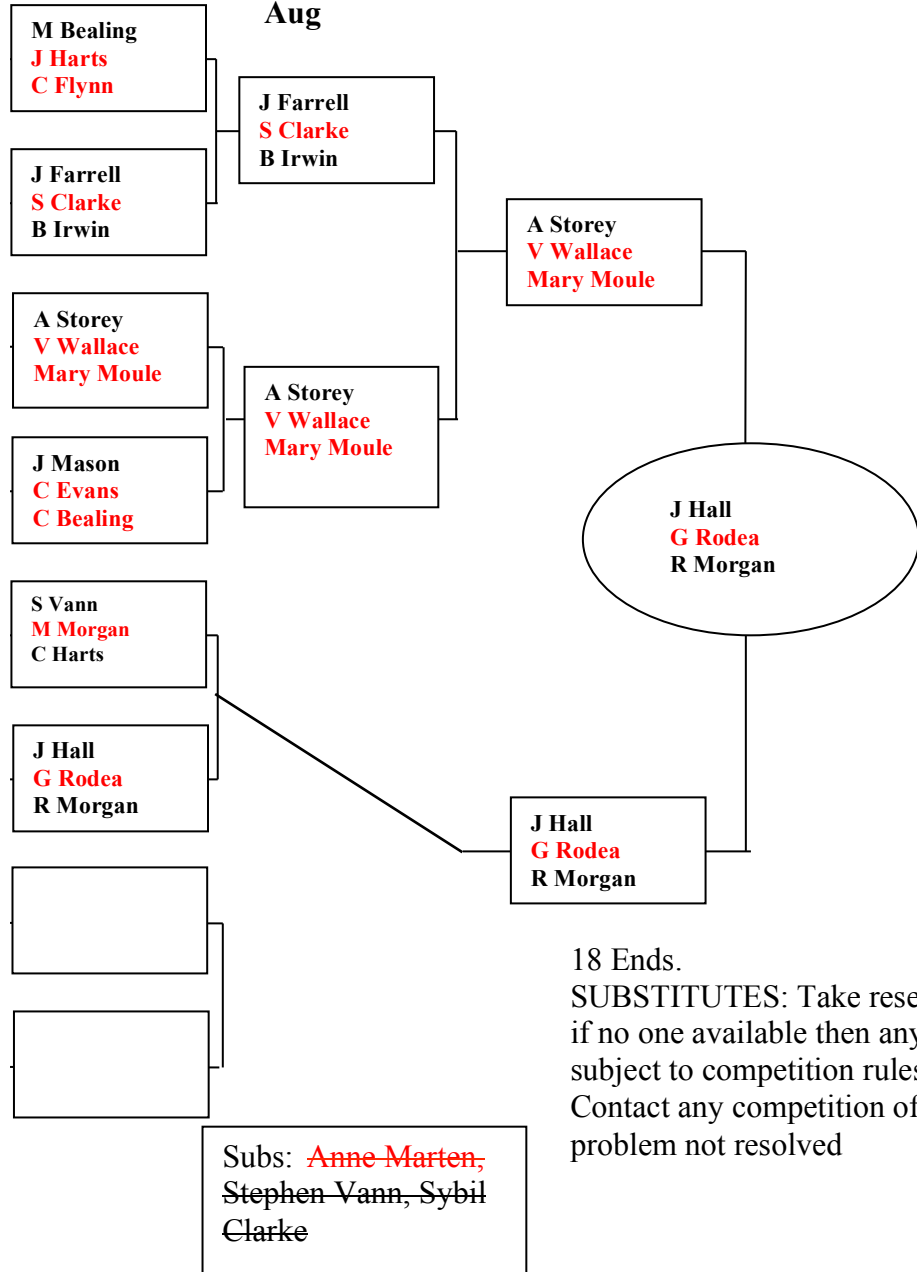

Mixed Triples

Please enter results.
Also email svann@btinternet.com if possible.

3rd July 2PM

Play By 21st
Aug

18 Ends.
SUBSTITUTES: Take reserves in order, if no one available then any member subject to competition rules may play. Contact any competition official if the problem not resolved